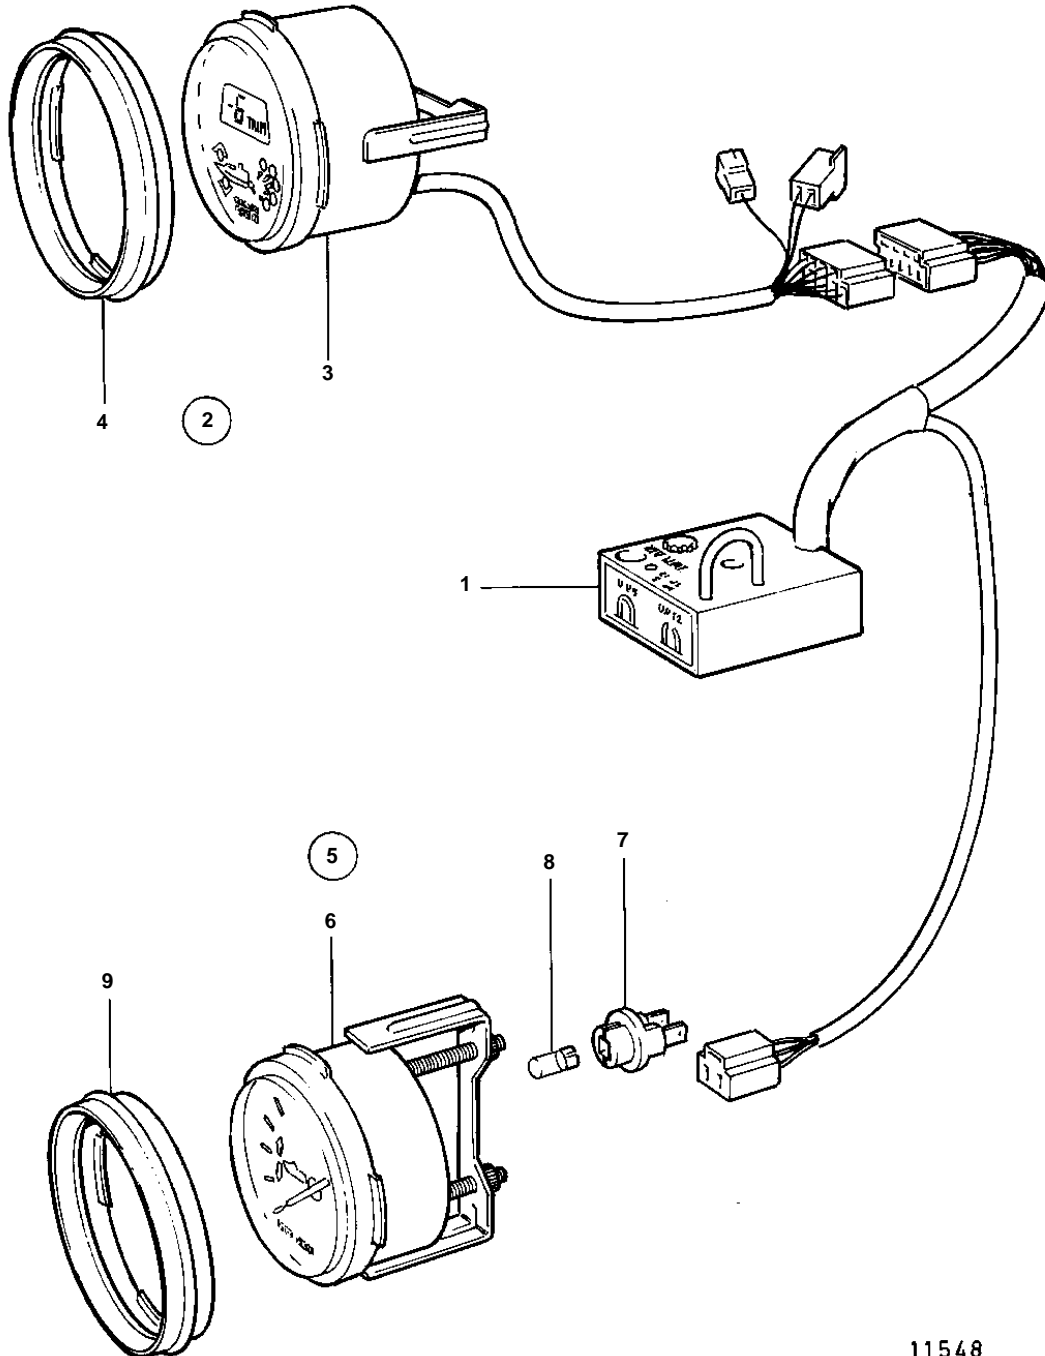

COMMON

11548

COMMON

REF	PART NO.	QTY	DESCRIPTION	NOTES
1	873226	1	Control unit	
2		1	Trim gauge	DIGITAL
3	872498	1	• Trim gauge	
4	858643	1	• Front ring	
5	873136	1	Trim gauge	ANALOG
6	857449	1	• Instrument	NS
7	863945	1	• Bulb socket	
8	863946	1	• Bulb	
9	858643	1	• Front ring	