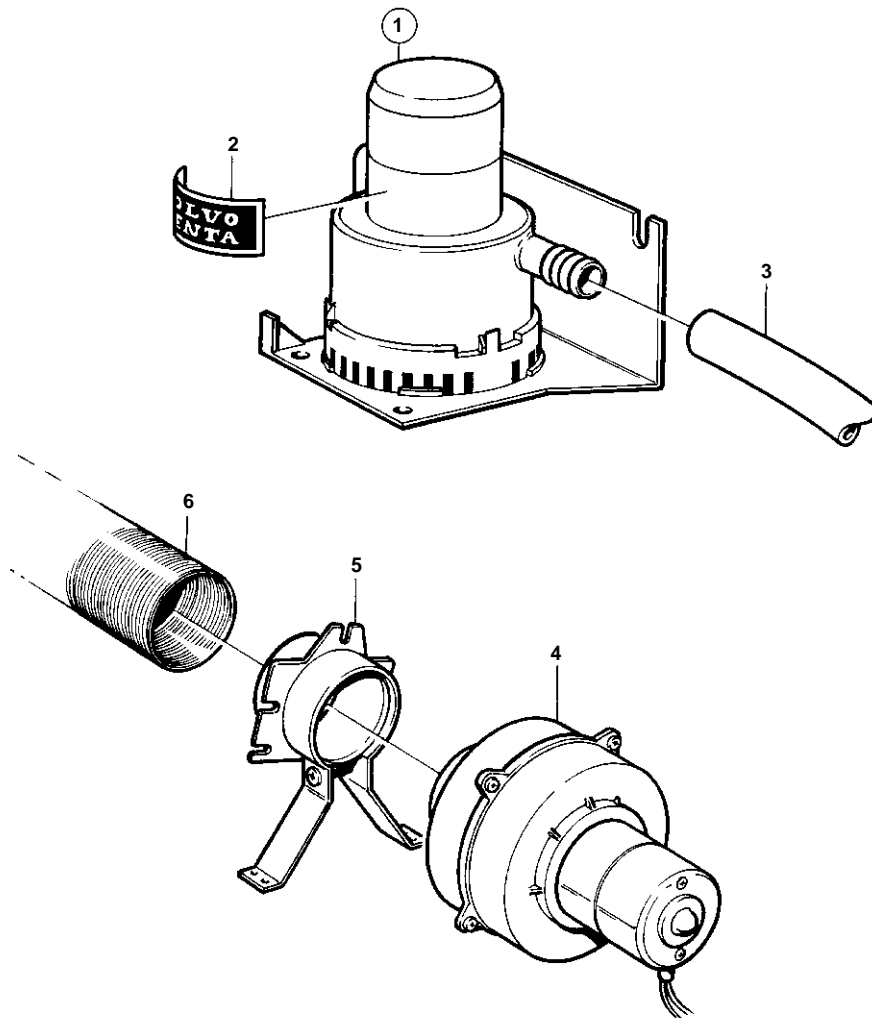

COMMON

9650

COMMON

REF	PART NO.	QTY	DESCRIPTION	NOTES
1	828763	1	Bilge pump	
2		1	· Decal	
3	952969	X	Rubber hose	
4		1	Fan	
5	828798	1	Flange	
6	828807	1	Ventilation hose	L=5000mm