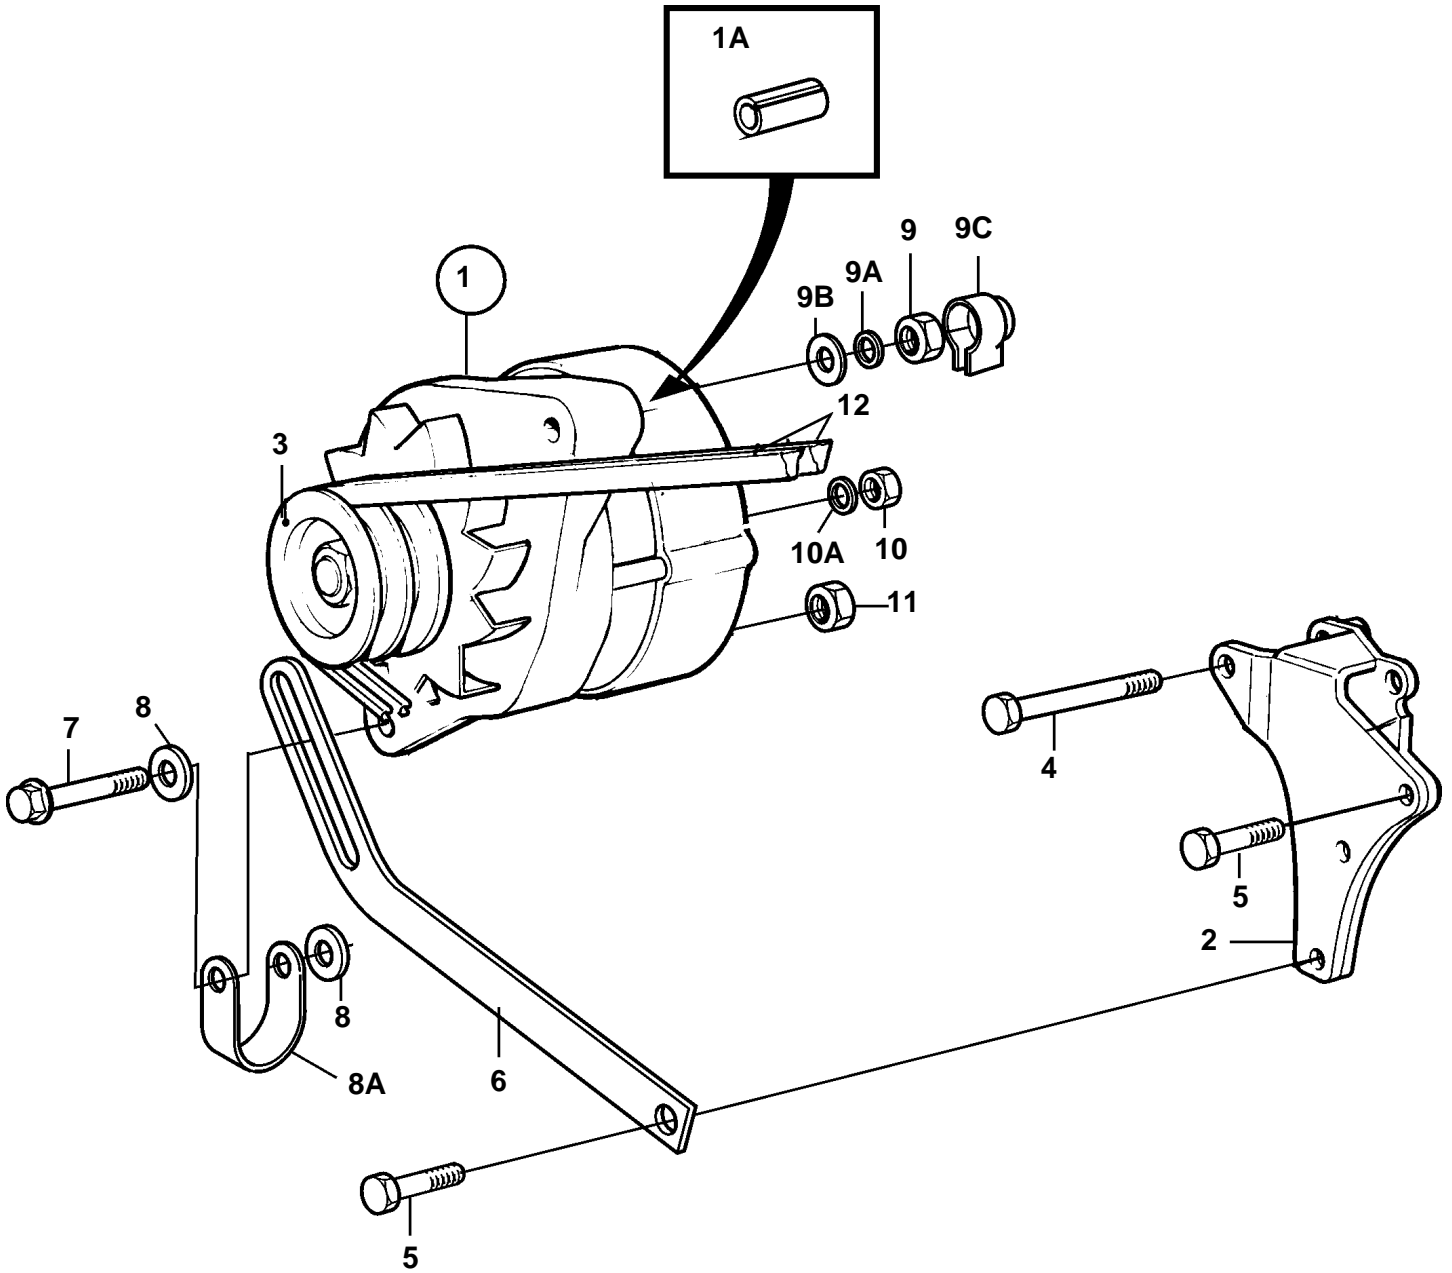

COMMON

11367

COMMON

REF	PART NO.	QTY	DESCRIPTION	SEE SEC.	NOTES
1	872235	1	Alternator		14V 60A
	3803260	1	Alternator,exch		Exchange unit
				448	
	872021	1	Alternator		28V 60A
				127	
1A	1610144	1	Pin		
2	860271	1	Bracket		
3	841812	1	Pulley		
4	955554	1	Screw		
5	965179	1	Flange screw		L=50mm
	965182	2	Flange screw		L=80mm
	969189	1	Flange screw		L=85mm
6	835352	1	Tensioner		
7	947760	1	Flange screw		
8	466735	1	Tensioning eyelet		
8A	941909	2	Spring washer		
9	955781	1	Nut		
9A	941906	1	Spring washer		
9B	960140	1	Washer		
9C	1234326	1	Protective cap		
10	965483	1	Nut		
10A	941905	1	Spring washer		
11	945407	1	Flange nut		
12	966978	1	V-belt kit		