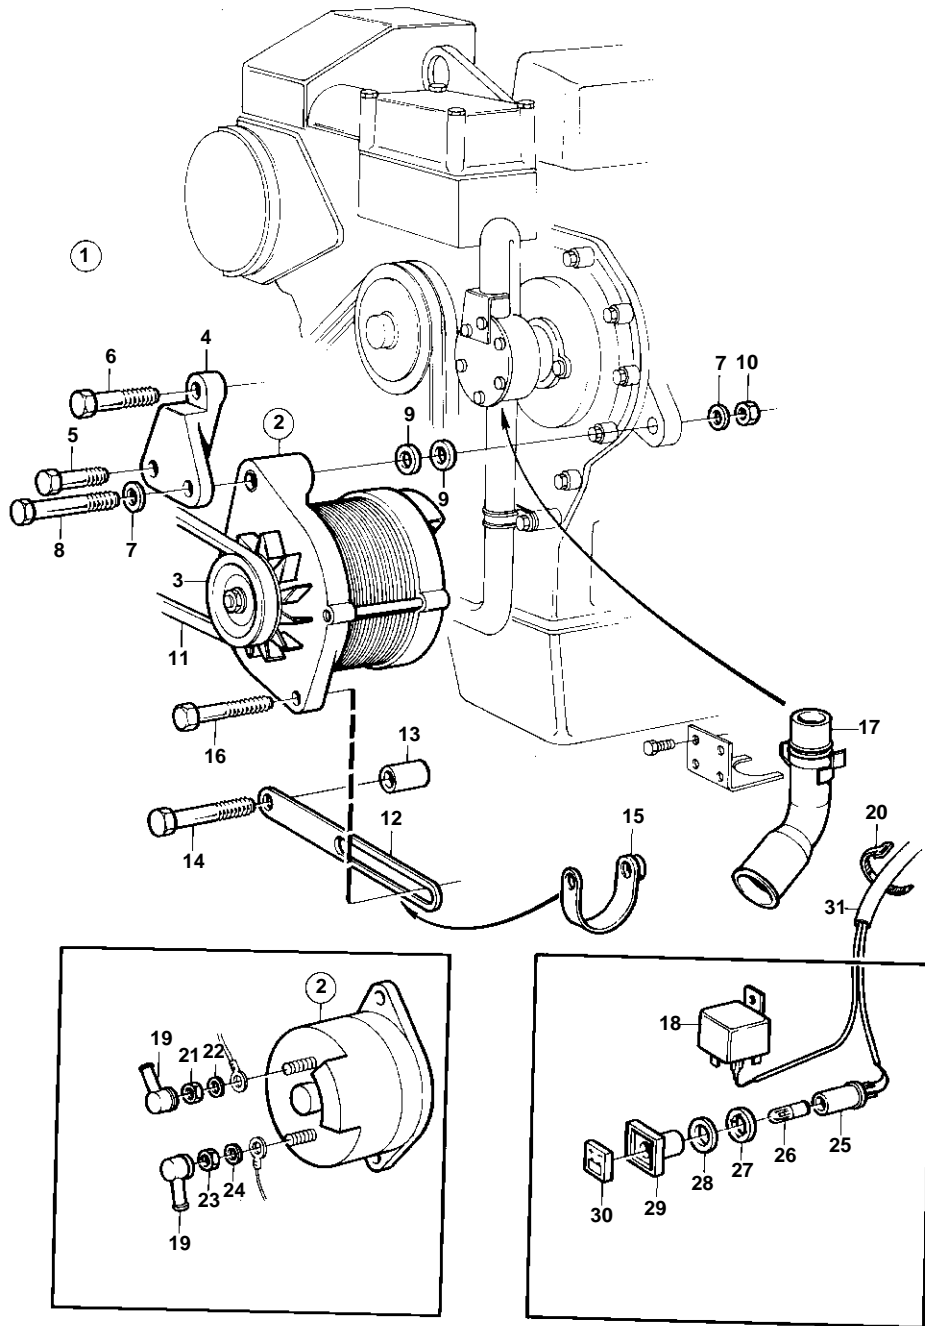

COMMON

8432

COMMON

REF	PART NO.	QTY	DESCRIPTION	SEE SEC.	NOTES
1	858620	1	Alternator kit		12V 50A
2	872926	1	• Alternator	1029	14V 50A
3	841813	1	• Pulley		
4	843057	1	• Bracket		
5	965183	1	• Flange screw		
6	965180	1	• Flange screw		
7	941908	2	• Spring washer		
8	955332	1	• Screw		
9	192495	2	• Washer		
10	971095	1	• Nut		
11	967109	1	• V-belt		
12	843055	1	• Tensioner		
13	843075	1	• Sleeve		
14	965183	1	• Flange screw		
15	466735	1	• Tensioning eyelet		
16	947760	1	• Flange screw		
17	858559	1	• Hose connection		
18	872300	1	• Relay		
19	842150	1	• Protective cap		
20	948210	X	• Strip clamp		
21	955780	1	• Nut		
22	941905	1	• Spring washer		
23	955781	1	• Nut		
24	941906	1	• Spring washer		
25	808175	1	• Bulb socket		
26	19923	1	• Bulb		
27	967583	1	• Retainer		
28	829714	1	• Seal		
29	838455	1	• Retainer		
30	838457	1	• Symbol strip		
31		X	• Cables and terminals		