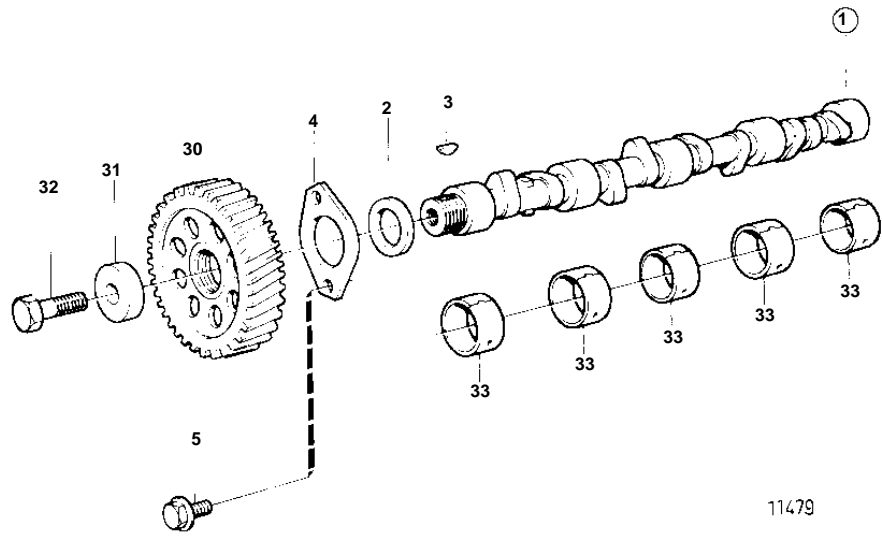

TMD31D, TAMD31D, AD31D, AD31XD

11479

TMD31D, TAMD31D, AD31D, AD31XD

REF	PART NO.	QTY	DESCRIPTION	SEE SEC.	NOTES
1	861201	1	Camshaft		
2	1542221	1	· Spacer washer		
3	910116	1	· Key		
4	838892	1	Bracket		
5	946440	2	Flange screw		
6	1542208	8	Lifter		
7	838636	8	Push rod		
8	838637	4	Inlet valve, intake		
	838638	4	Exhaust valve, exhaust		
9	859171	8	Valve stem seal		
10	1545198	8	Valve spring		
11	1332137	8	Valve spring washer		
12	838639	8	Spring washer		
13	1677875	16	Valve collet		
14	838641	1	Rocker arm shaft		
15	955083	1	· Cap plug		
16	840444	1	· Sleeve		
17	838726	1	Bearing bracket		
18	838647	3	Bearing bracket		
19	838732	4	Stud		
20	418301	4	Rocker arm		NO 1,3,5,7
	418298	4	Rocker arm		NO 2,4,6,8
21	418297	4	· Bushing		
22	418286	4	· Ball stud		
23	921781	4	· Nut		
24	411139	3	Spring		
25	840686	2	Washer		
26	400722	2	Washer		
27	914456	2	Lock ring		
28	860686	1	Intermediate pipe		
29	969198	2	· O-ring		
30	1542034	1	Gear		
31	1542223	1	Washer		
32	965193	1	Screw		
33	1542067	5	Bushing	807	
34	419653	8	Valve guide	804	