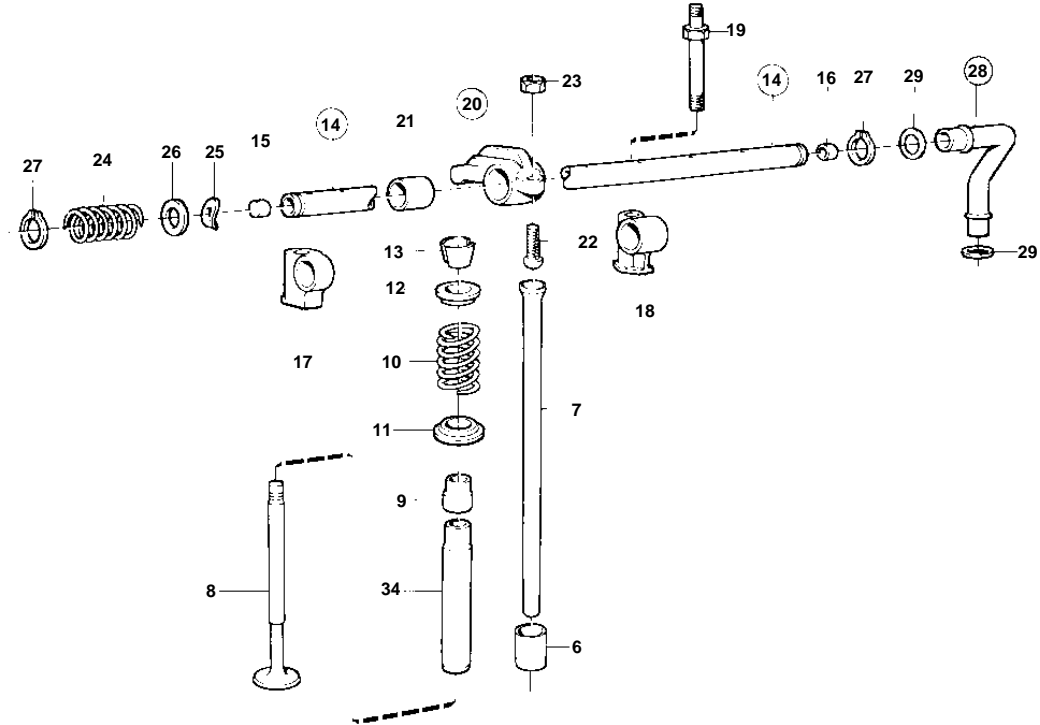

TMD31D, TAMD31D, AD31D, AD31XD

11479

TMD31D, TAMD31D, AD31D, AD31XD

REF	PART NO.	QTY	DESCRIPTION	SEE SEC.	NOTES
1	861201	1	Camshaft		
2	1542221	1	· Spacer washer		
3	910116	1	· Key		
4	838892	1	Bracket		
5	946440	2	Flange screw		
6	1542208	8	Lifter		
7	838636	8	Push rod		
8	838637	4	Inlet valve, intake		
	838638	4	Exhaust valve, exhaust		
9	859171	8	Valve stem seal		
10	1545198	8	Valve spring		
11	1332137	8	Valve spring washer		
12	838639	8	Spring washer		
13	1677875	16	Valve collet		
14	838641	1	Rocker arm shaft		
15	955083	1	· Cap plug		
16	840444	1	· Sleeve		
17	838726	1	Bearing bracket		
18	838647	3	Bearing bracket		
19	838732	4	Stud		
20	418301	4	Rocker arm		NO 1,3,5,7
	418298	4	Rocker arm		NO 2,4,6,8
21	418297	4	· Bushing		
22	418286	4	· Ball stud		
23	921781	4	· Nut		
24	411139	3	Spring		
25	840686	2	Washer		
26	400722	2	Washer		
27	914456	2	Lock ring		
28	860686	1	Intermediate pipe		
29	969198	2	· O-ring		
30	1542034	1	Gear		
31	1542223	1	Washer		
32	965193	1	Screw		
33	1542067	5	Bushing	807	
34	419653	8	Valve guide	804	