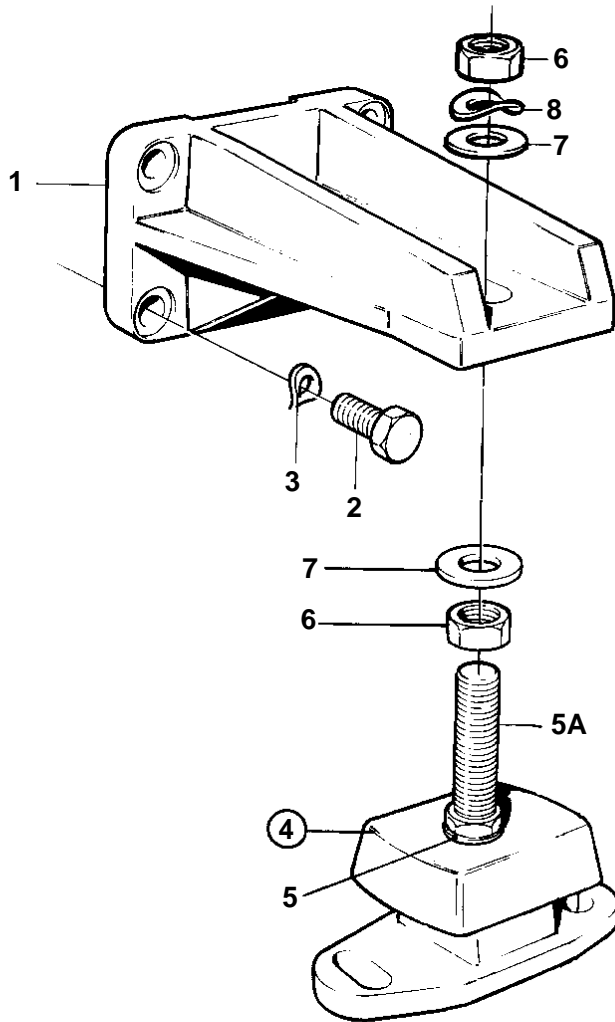

AD31D, AD31XD

11512

AD31D, AD31XD

REF	PART NO.	QTY	DESCRIPTION	NOTES
1	860953	2	Engine bracket	
2	965192	6	Flange screw	L=40mm
	965193	2	Screw	L=50mm
3	940280	8	Spring washer	
4	876598	2	Rubber element	
5	955900	2	· Washer	
5A	860950	2	· Adjuster screw	
6	955806	4	Nut	
7	955901	2	Washer	D=34mm
	978991	2	Washer	D=40mm
8	941913	2	Spring washer	