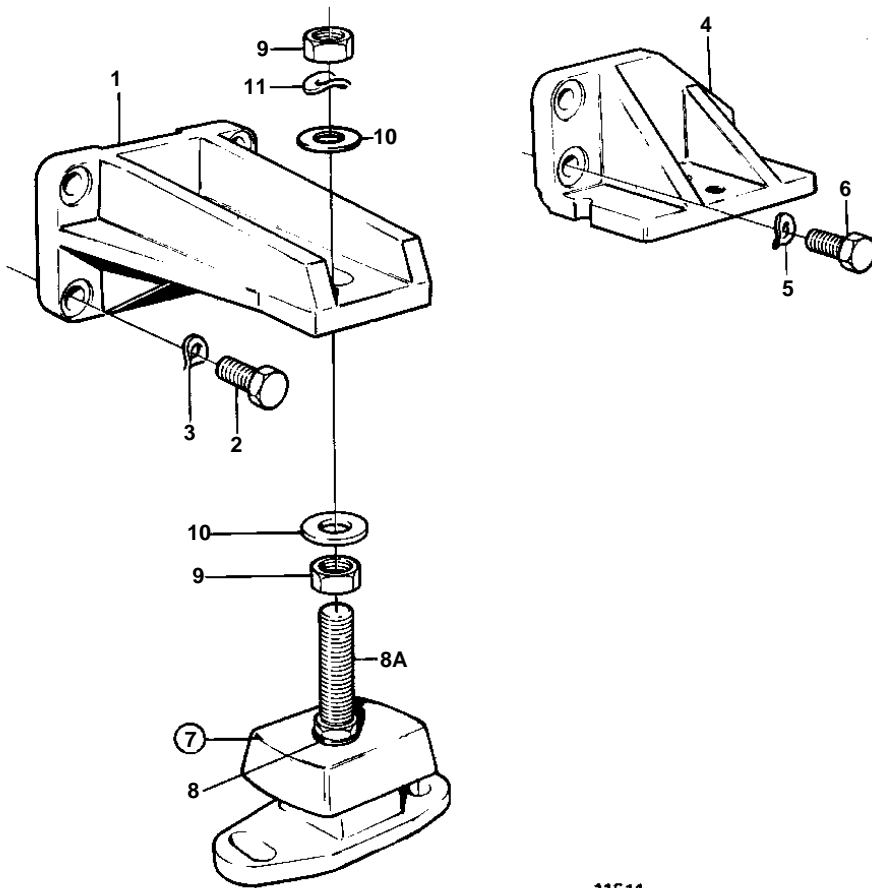

TAMD31D, AD31D

11511

TAMD31D, AD31D

REF	PART NO.	QTY	DESCRIPTION	NOTES
1	860953	2	Engine bracket	FRONT
2	965192	8	Flange screw	
3	940280	8	Spring washer	
4	860952	1	Engine bracket	P, REAR
	860954	1	Engine bracket	S.B, REAR
5	940280	4	Spring washer	
	955897	2	Washer	
6	966343	3	Screw	L=35mm, S.B.
	966343	1	Screw	L=35mm, P
	965226	2	Flange screw	L=45mm, P
7	876598	4	Rubber element	
8	955900	4	Washer	
8A	860950	4	Adjuster screw	
9	955806	8	Nut	
10	955901	4	Washer	D=34mm
	978991	4	Washer	D=40mm
11	941913	4	Spring washer	