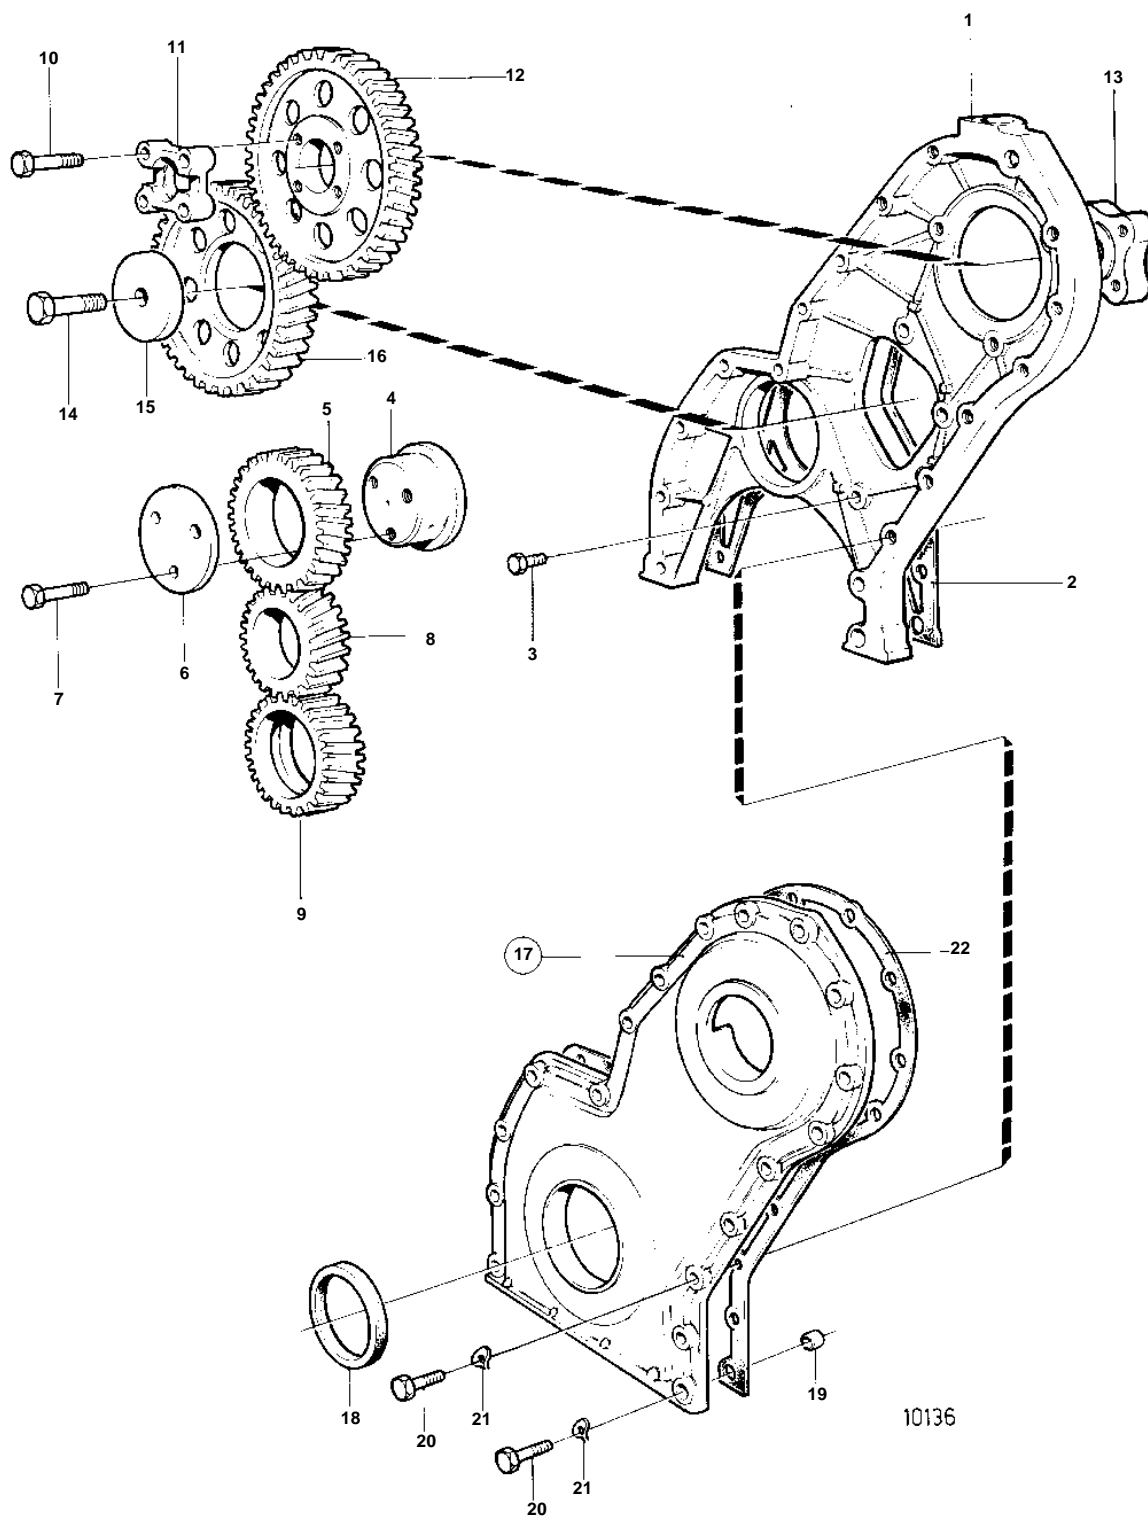

TMD31D, TAMD31D, AD31D, AD31XD

TMD31D, TAMD31D, AD31D, AD31XD

REF	PART NO.	QTY	DESCRIPTION	NOTES
1	838655	1	Timing gear casing	
2	859039	1	Gasket	
3	946173	3	Flange screw	L=20mm
	946671	1	Flange screw	L=30mm
4	838997	1	Pin	
5	1542061	1	Gear	
6	1542065	1	Thrust washer	
7	965180	3	Flange screw	
8	1542305	1	Gear	
9	1542215	1	Gear	
10	955298	4	Screw	
11	829523	1	Companion flange	
12	838657	1	Gear	
13	859601	1	Hub	
14	965193	1	Screw	
15	1542223	1	Washer	
16	1542034	1	Gear	
17	843086	1	Cover	
18	1542318	1	· Sealing ring	
19	415311	1	· Sleeve	
20	946470	7	Flange screw	L=35mm
	947760	1	Flange screw	L=40mm
	948217	1	Flange screw	L=45mm
	965181	6	Screw	L=70mm
	965182	2	Flange screw	L=80mm
	965183	1	Flange screw	L=90mm
21	941907	2	Spring washer	
22	859038	1	Gasket	