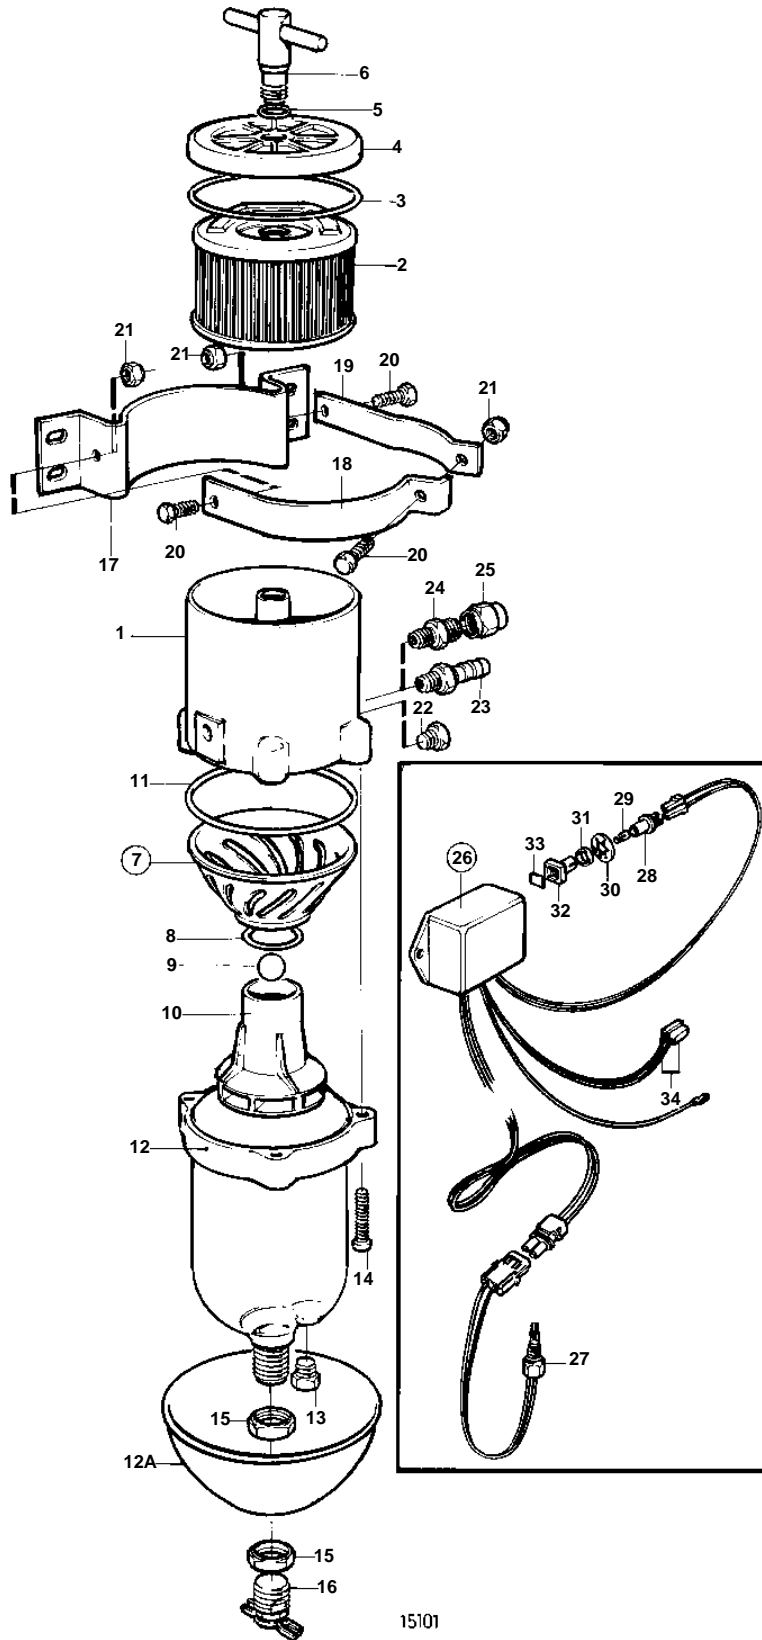

COMMON

15101

COMMON

REF	PART NO.	QTY	DESCRIPTION	SEE SEC.	NOTES
1	861144	1	Fuel filter		Approved according to Registro Italiano Navale, RINA. Extra Fuel/Water Separators, D2010, D22
			Bulletin 50-03	50-03-EN	
			Bulletin 50-10	50-10-EN	
2	861014	1	• Insert		
3	838504	1	• Gasket		
4		1	• Cover		
5	838505	1	• O-ring		
6		1	• Knob		
7	861455	1	• Strainer		
8		1	• • O-ring		
9		1	• • Ball		
10		1	• • Insert		
11	838502	1	• • O-ring		
12	861457	1	• Bowl		
12A		1	• Heat shield		
13		1	• Plug		
14	950024	4	• Screw		
15	861459	2	• Nut		
16	861458	1	• Tap		
17		1	• Bracket		
18		1	• Clamp		
19		1	• Clamp		
20		3	• Screw		
21		3	• Nut		
22		1	• Plug		
23	834781	X	Nipple		
24	954337	X	Nipple		
25	954323	X	Cap nut		
26	1140609	1	Alarm kit		
27	1140624	1	• Level sensor		
28	808175	1	• Bulb socket		
29	19923	1	• Bulb		12V, 2W
30	967583	1	• Retainer		
31	829714	1	• Seal		
32	838455	1	• Retainer		
33	872591	1	• Symbol strip		
34		X	• Cables and terminals		SEE GROUP 30