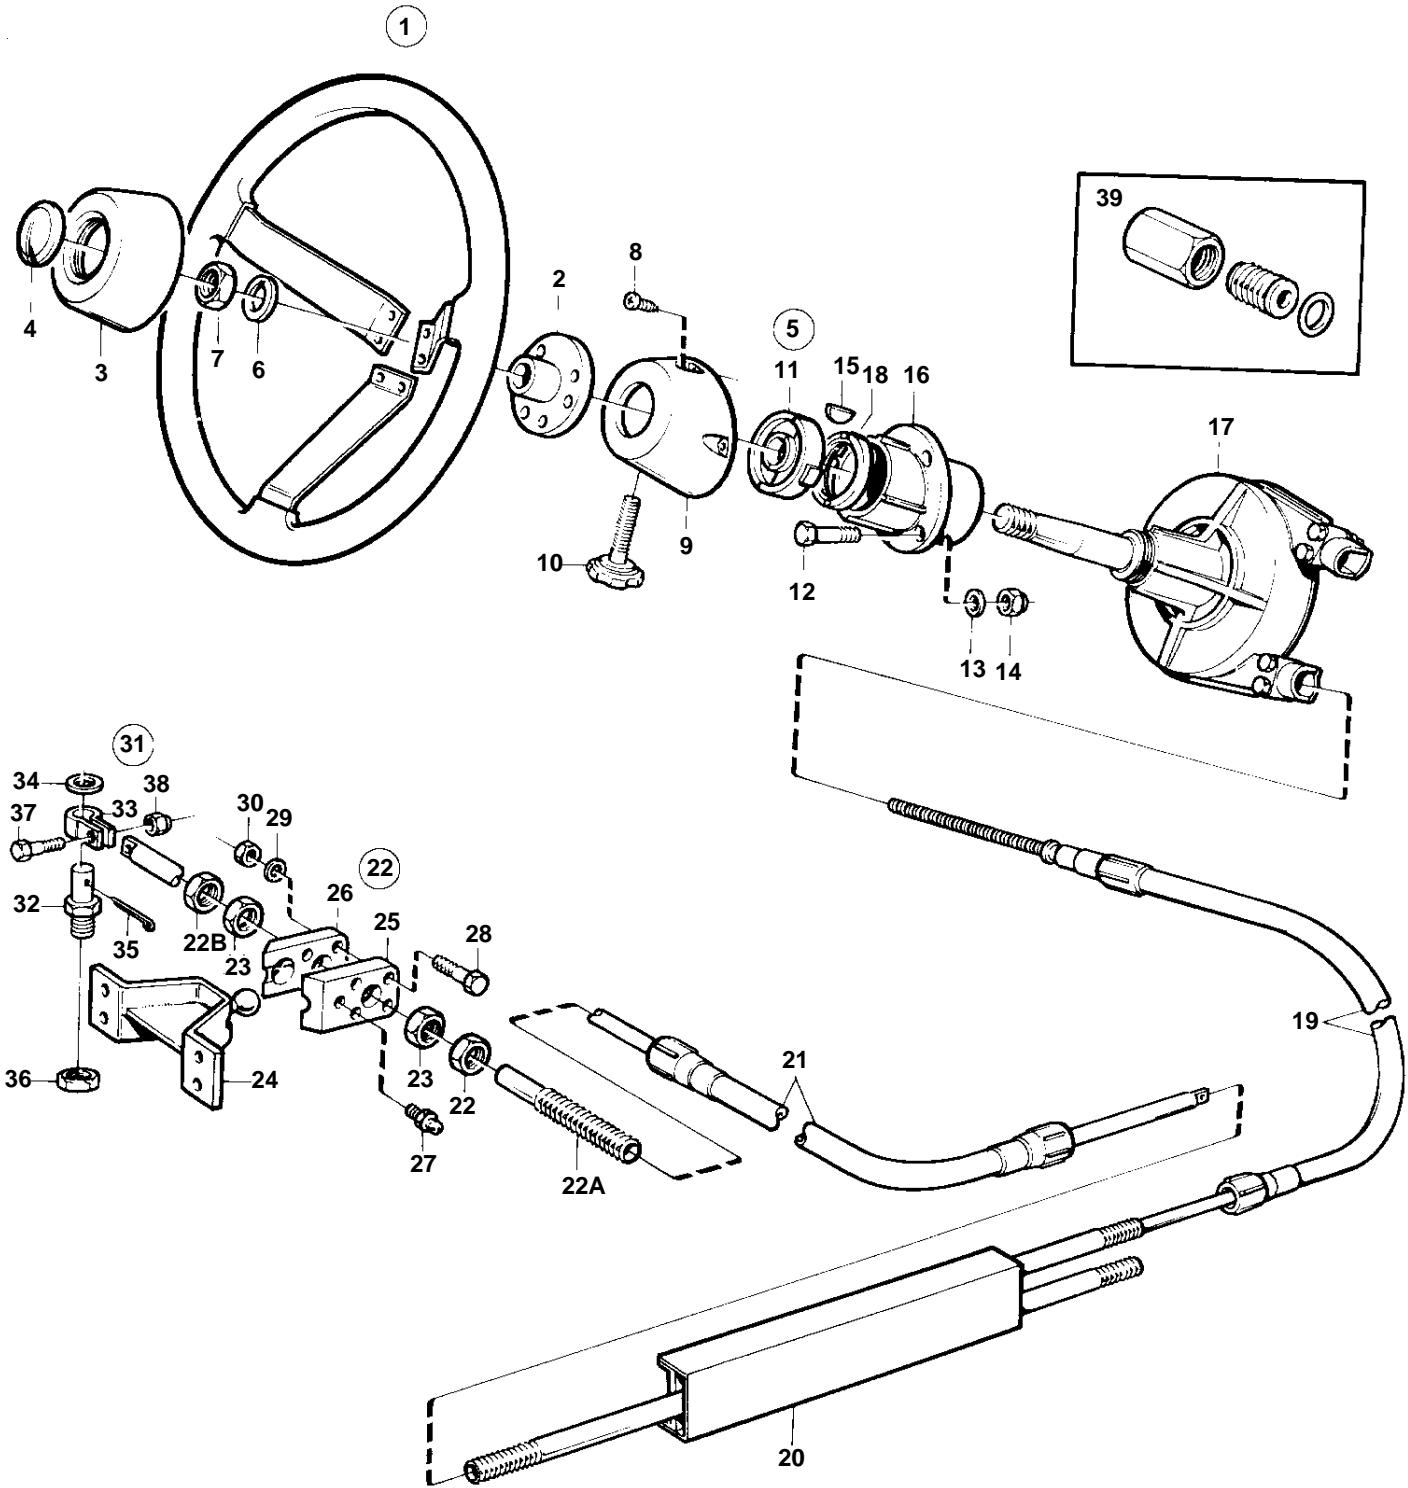

COMMON

15565

COMMON

REF	PART NO.	QTY	DESCRIPTION	NOTES
1	850936	1	Steering wheel	
2		1	• Steering wheel hub	
3		1	• Steering wheel pad	
4		1	• Steering wh emblem	
5	853182	1	Mounting kit	90° WHITE
	1140023	1	Mounting kit	90° BLACK
	853183	1	Mounting kit	70° WHITE
	1140024	1	Mounting kit	70° BLACK
6	3851613	1	• Lock washer	
7	955793	1	• Nut	
8	965325	2	• Screw	
9		1	• Cover	
10	3851612	1	• Screw	
11	3851611	2	• Bearing bushing	
12	955298	4	• Screw	
13	955894	4	• Washer	
14	946036	4	• Lock nut	
15	160807	1	• Key	
16		1	• Steering head	
17	853181	1	Steering box	
18	3851614	1	• Nut	
19	828886	1	Steering cable	L=2,00m
	828887	1	Steering cable	L=2,25m
	828888	1	Steering cable	L=2,50m
	828889	1	Steering cable	L=2,75m
	853185	1	Steering cable	L=3,00m
	853186	1	Steering cable	L=3,25m
	853187	1	Steering cable	L=3,50m
	853188	1	Steering cable	L=3,75m
	853189	1	Steering cable	L=4,00m
	853190	1	Steering cable	L=4,25m
	853191	1	Steering cable	L=4,50m
	853192	1	Steering cable	L=4,75m
	853193	1	Steering cable	L=5,00m
	828863	1	Steering cable	L=5,25m
	853194	1	Steering cable	L=5,50m
	828864	1	Steering cable	L=5,75m
	853195	1	Steering cable	L=6,00m
	828865	1	Steering cable	L=6,25m
	853196	1	Steering cable	L=6,50m
	828866	1	Steering cable	L=6,75m
	853197	1	Steering cable	L=7,00m
	853286	1	Steering cable	L=7,50m
	853287	1	Steering cable	L=8,00m
	853288	1	Steering cable	L=8,50m
	853289	1	Steering cable	L=9,00m
20		1	Ds unit	
21	853387	1	• Steering cable	
22	853290	1	Stern attachment	
22A	850771	1	• Anchorage	
22B	850778	2	• Nut	
23	853306	2	• Nut	
24	851093	1	• Bracket	
25		1	• Anchorage	
26		1	• Anchorage	
27	951739	1	• Lubricating nipple	
28	940101	2	• Screw	
29	941906	2	• Spring washer	
30	963105	2	• Nut	
31	828924	1	Ball joint kit	
32		1	• • Split pin bolt	
33		1	• • Bracket	
34	955897	1	• • Washer