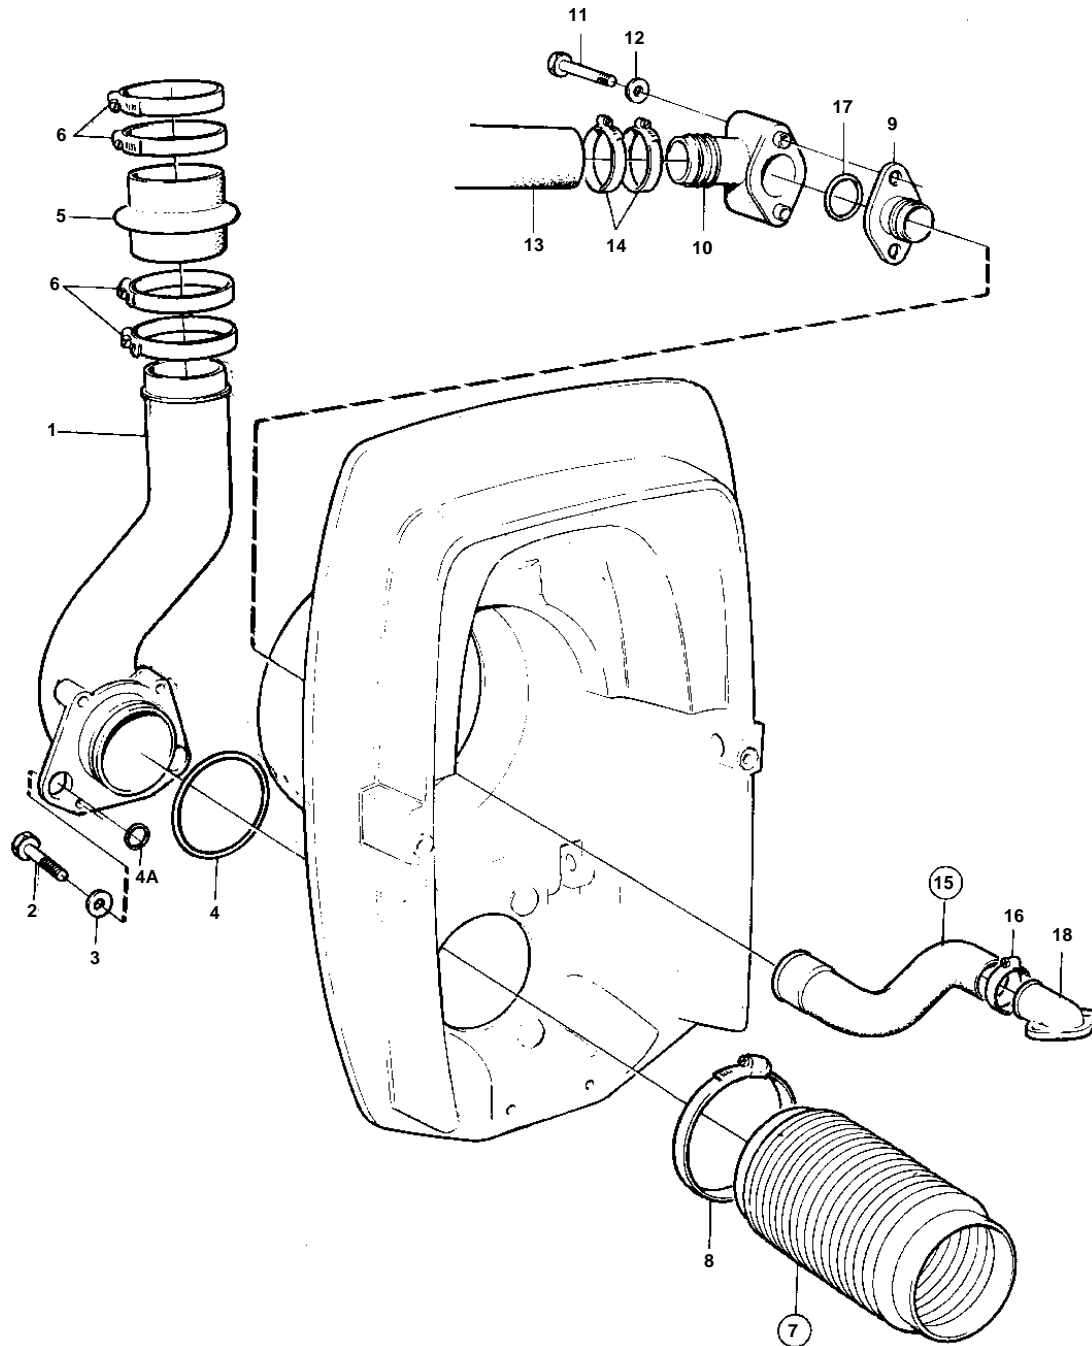

SP-C1, DP-D1

15373

SP-C1, DP-D1

REF	PART NO.	QTY	DESCRIPTION	NOTES
1	873114	1	Exhaust riser	
2	970958	4	Screw	
3	960148	4	Washer	
4	925256	1	O-ring	
4A	925064	2	O-ring	
5	860396	2	Exhaust hose	
6	853013	4	Hose clamp	
7	876631	1	Bellows kit	
8	872531	2	· Hose clamp	
9	872334	1	Nipple	
10	872338	1	Hose nipple	
11	955516	2	Screw	
12	955893	2	Washer	
13		1	Hose	Intake-sea water pump.
14	961669	2	Hose clamp	
15	876632	1	Hose kit	
16	853548	1	· Hose clamp	
17	925064	1	· O-ring	
18	872752	1	Hose connection	