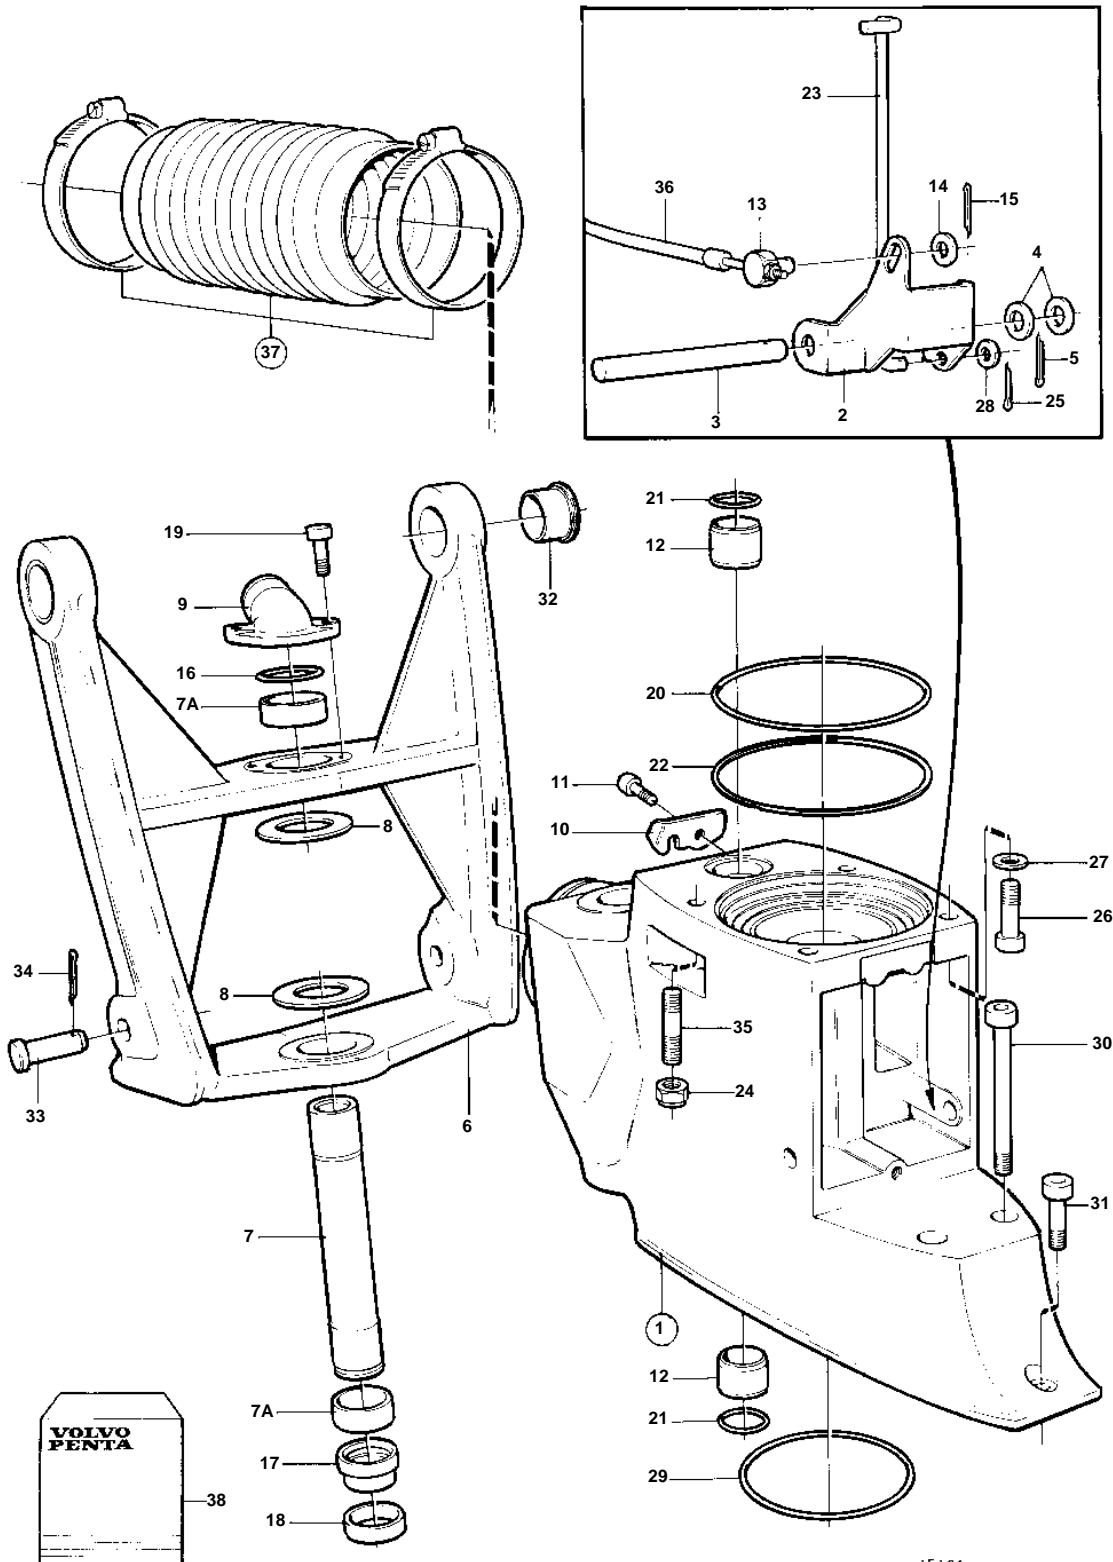

DP-D1

15161

DP-D1

REF	PART NO.	QTY	DESCRIPTION	SEE SEC.	NOTES
1	872850	1	Intermediate housing		
2	872977	1	• Gear yoke		
3	897447	1	• Shaft		
4	897511	2	• Washer		
5	17253	1	• Cotter pin		Included in gasket kit.
6	872853	1	Suspension fork		
7	872753	1	Steering knuckle		
7A	872756	2	Bearing bushing		
8	872754	2	Thrust washer		
9	872752	1	Hose connection		
10	872940	1	Cable attachment		
11	940168	1	Screw		
12	872986	2	Sleeve		
13	804312	1	Cube		
14	940191	1	Washer		
15	17276	1	Cotter pin		Included in gasket kit.
16	979254	1	O-ring		
17	872792	1	Retainer		
18	872755	1	Seal		Included in gasket kit.
19	940169	2	Screw		
20	925259	1	O-ring		Included in gasket kit.
21	125017	2	O-ring		Included in gasket kit.
22	941826	X	Shim		TH=0,05mm
	941827	X	Shim		TH=0,20mm
	948230	X	Shim		TH=0.35mm
23	872822	1	Control rod		
24	941885	2	Nut		
25	17253	1	Cotter pin		Included in gasket kit.
26	959456	2	Allen head screw		
27	853095	2	Washer		
28	940191	1	Washer		
29	925256	1	O-ring		Included in gasket kit.
30	941808	2	Screw		
31	941809	1	Screw		
32	876507	1	Bushing kit		Included in gasket kit.
33	872126	2	Clevis pin		
34	967707	2	Cotter pin		
35	977241	2	Stud		
36		1	Control cable	231	
37		1	Bellows kit	591	
38	876266	1	Gasket kit, upper gear		SEE GROUP 99
	876267	1	Gasket kit, lower gear		SEE GROUP 99