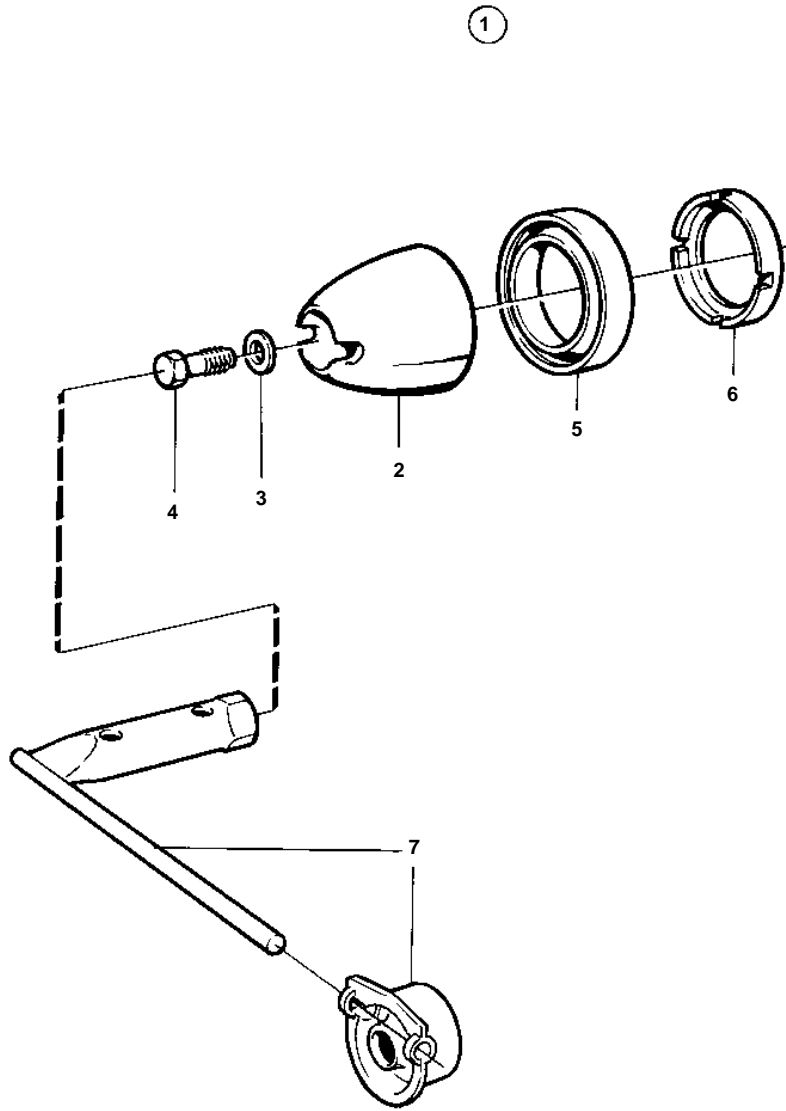

COMMON

11507

COMMON

REF	PART NO.	QTY	DESCRIPTION
1	872549	1	Propeller cone kit
2	872547	1	· Propeller cone
3	943194	1	· Washer
4	872546	1	· Lock screw
5	853676	1	· Spacer ring
6	854294	1	· Plastic washer
7	873058	1	Tool kit