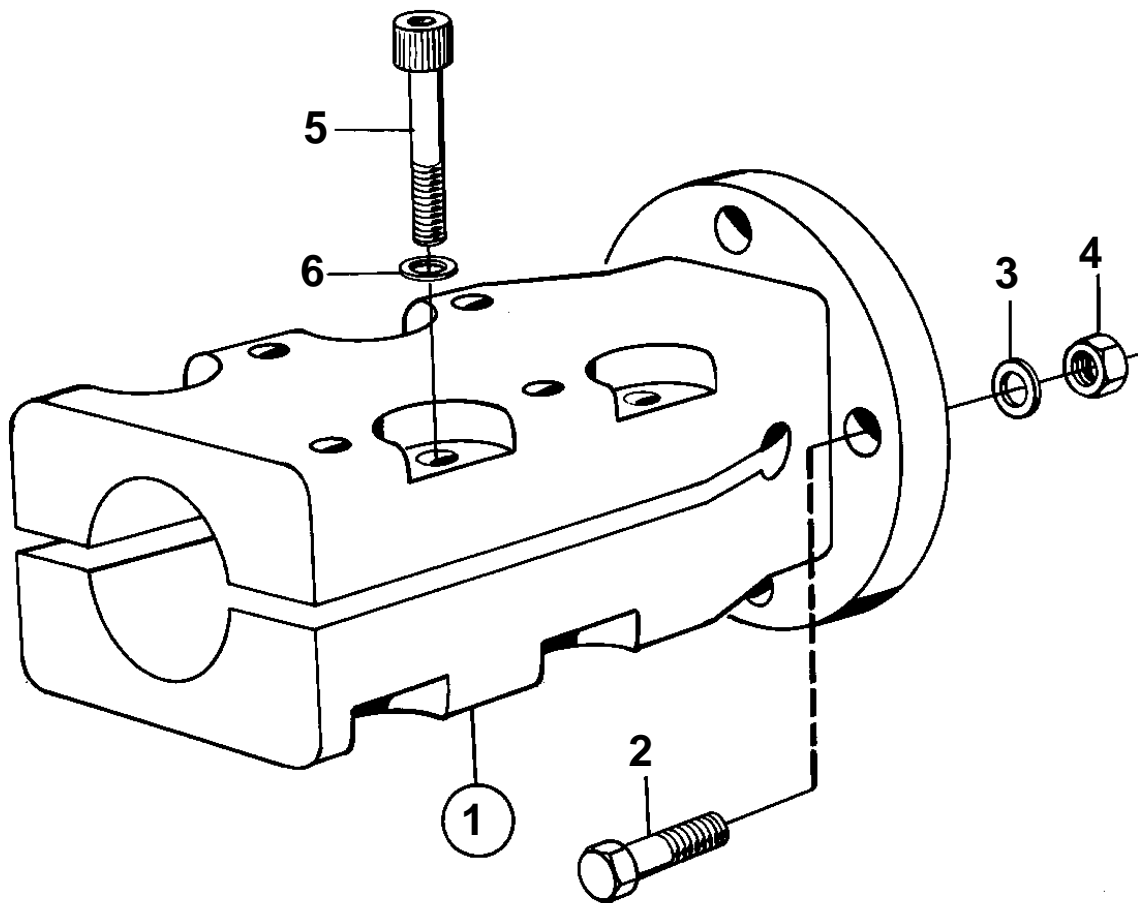

COMMON

4623

COMMON

REF	PART NO.	QTY	DESCRIPTION	NOTES
1		1	Clamp coupling	For 35mm propeller shaft.. For PRM reverse gear.
2	955693	4	· Screw	L=38mm
	955691	4	· Screw	L=25mm
3	941909	4	· Spring washer	
4	950375	4	· Nut	
5	948670	8	· Screw	
6	947345	8	· Washer	