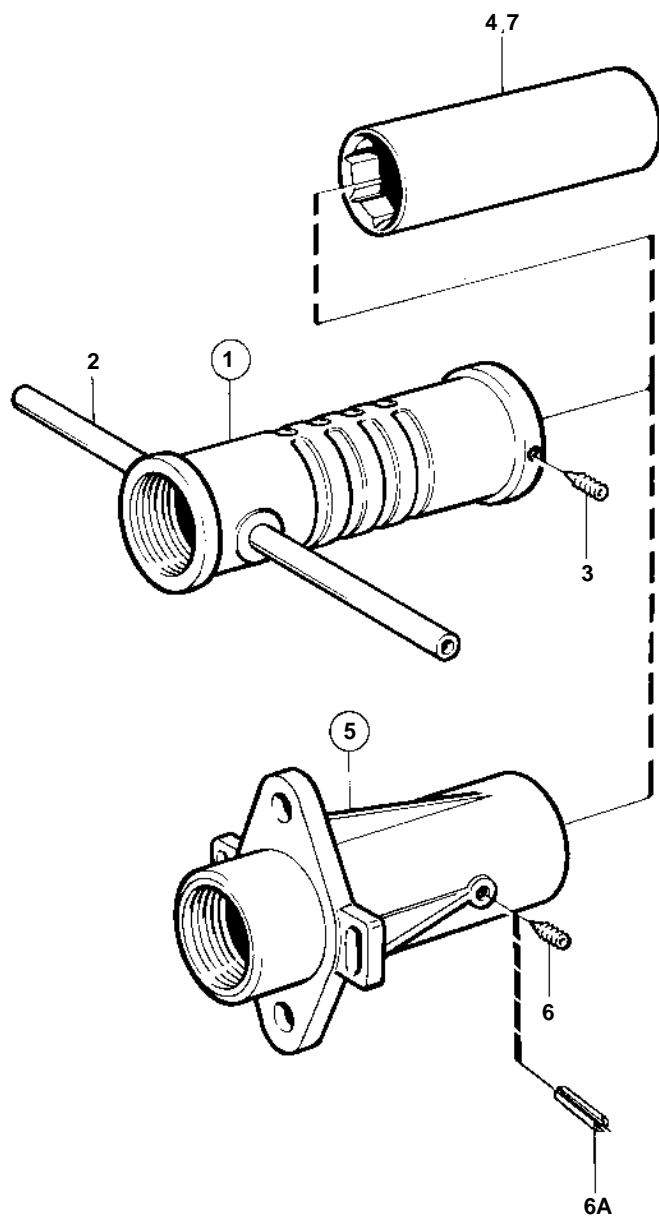

COMMON

11583

COMMON

REF	PART NO.	QTY	DESCRIPTION	NOTES
1	827886	1	Stern bearing	D=30mm
	827887	1	Stern bearing	D=35mm
2		2	· Tube	
3	942609	3	· Screw	
4	812916	1	· Rubber bearing	D=30mm
	827175	1	· Rubber bearing	D=35mm
5	827781	1	Stern bearing	D=30mm
	827782	1	Stern bearing	D=35mm
6	942609	3	· Screw	
7	812916	1	· Rubber bearing	D=30mm
	827175	1	· Rubber bearing	D=35mm